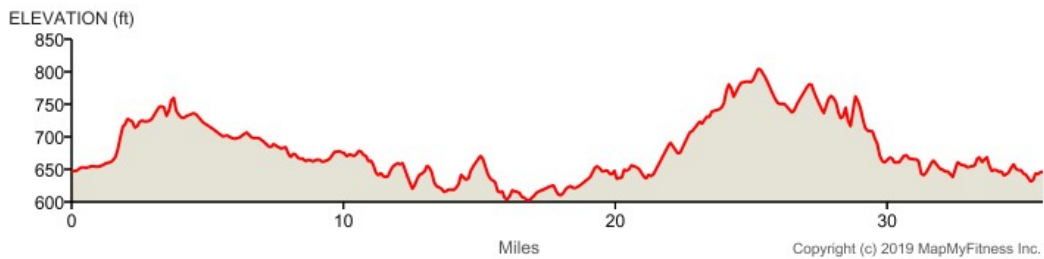

### Chain Link - Marion 35 miles

Distance: 35.73 mi

Elevation Gain: 768 ft

Elevation Max: 807 ft

### Notes

**0.00 mi** Head northwest on N Castell Ave toward W Mill St

**0.02 mi** Turn left onto W Mill St Destination will be on the right

<b>0.08 mi</b>	Head southwest on W Mill St toward N Academy Ave Destination will be on the right
<b>0.48 mi</b>	Head southwest on W Mill St toward N Santa Clara Ave
<b>1.00 mi</b>	Head southwest on W Mill St toward N Hackberry
<b>1.58 mi</b>	Head southwest on W Mill St toward N Hidalgo Ave
<b>1.58 mi</b>	Turn left onto N Hidalgo Ave Destination will be on the right
<b>1.77 mi</b>	Head southeast on S Hidalgo Ave toward Schmidt Ave
<b>1.79 mi</b>	Turn right onto Schmidt Ave
<b>2.13 mi</b>	Turn right onto Becker St
<b>2.20 mi</b>	Head southwest on Becker St toward Southland St
<b>2.35 mi</b>	Turn left onto Loma Vista St
<b>2.39 mi</b>	Head southeast on Loma Vista St toward Maple Tree Rd
<b>2.47 mi</b>	Turn right onto Morningside Dr Destination will be on the right
<b>3.45 mi</b>	Head southwest on Morningside Dr toward Anthem Ln
<b>3.62 mi</b>	Turn left onto Ron Rd Destination will be on the left
<b>4.21 mi</b>	Head southeast on Ron Rd toward Green Valley Rd
<b>4.84 mi</b>	Turn right onto Green Valley Rd
<b>5.68 mi</b>	Turn left onto Creek Rd Destination will be on the left
<b>6.61 mi</b>	Head southeast on Creek Rd toward Weil Rd
<b>9.18 mi</b>	Turn left onto Youngsford Rd Destination will be on the left
<b>9.31 mi</b>	Head northeast on Youngsford Rd toward Union Wine Rd
<b>10.09 mi</b>	Turn right onto Hard Luck Rd
<b>10.35 mi</b>	Turn right onto Deerwood Ln
<b>10.59 mi</b>	Head northeast on Deerwood Ln toward Hard Luck Rd
<b>10.83 mi</b>	Turn right onto Hard Luck Rd
<b>12.75 mi</b>	Turn right onto FM78 W
<b>12.96 mi</b>	Head southwest on FM78 W toward Schwab Rd
<b>13.03 mi</b>	Turn left onto Schwab Rd
	Turn right onto Wosnig Rd Destination will be on the right