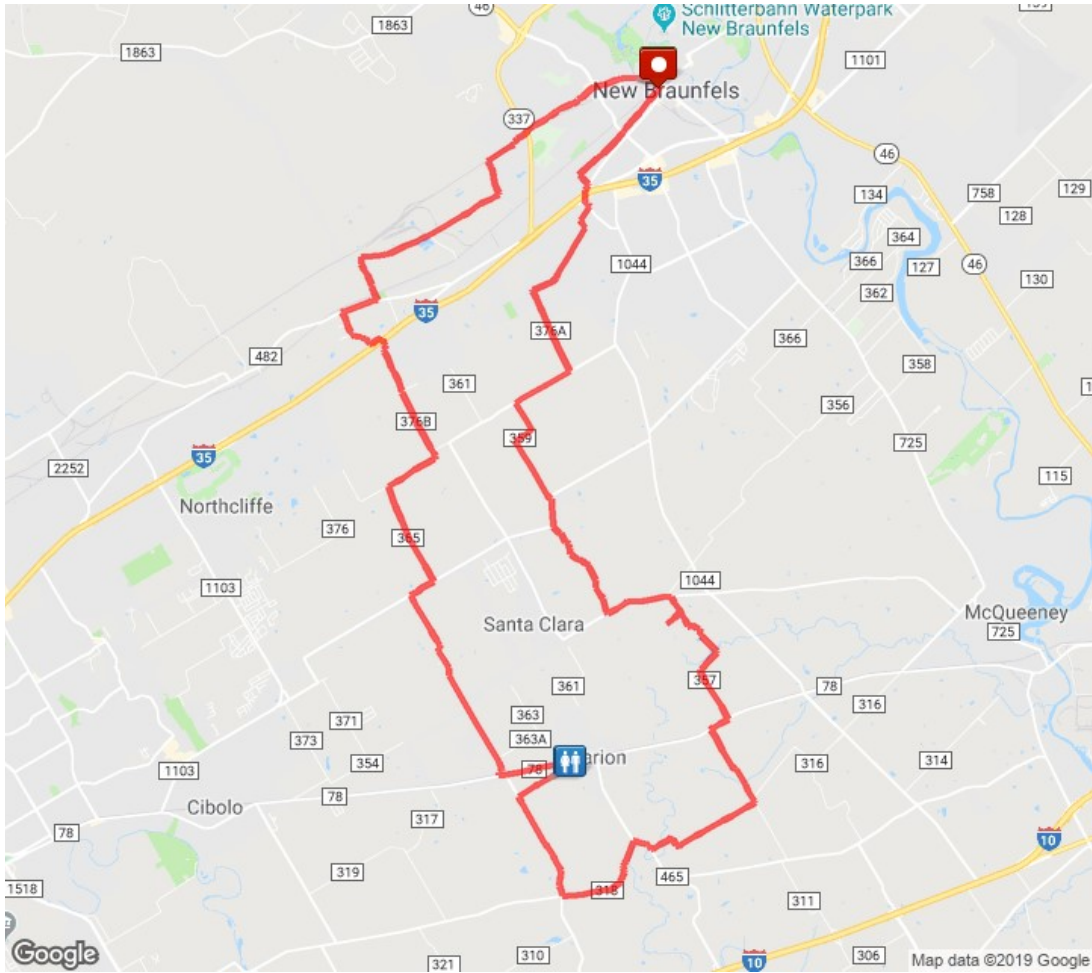

### Chain Link - Marion 35 miles

Distance: 35.73 mi

Elevation Gain: 768 ft

Elevation Max: 807 ft

### Notes

**0.00 mi** Head northwest on N Castell Ave toward W Mill St

**0.02 mi** Turn left onto W Mill St Destination will be on the right

<b>0.08 mi</b>	Head southwest on W Mill St toward N Academy Ave Destination will be on the right
<b>0.48 mi</b>	Head southwest on W Mill St toward N Santa Clara Ave
<b>1.00 mi</b>	Head southwest on W Mill St toward N Hackberry
<b>1.58 mi</b>	Head southwest on W Mill St toward N Hidalgo Ave
<b>1.58 mi</b>	Turn left onto N Hidalgo Ave Destination will be on the right
<b>1.77 mi</b>	Head southeast on S Hidalgo Ave toward Schmidt Ave
<b>1.79 mi</b>	Turn right onto Schmidt Ave
<b>2.13 mi</b>	Turn right onto Becker St
<b>2.20 mi</b>	Head southwest on Becker St toward Southland St
<b>2.35 mi</b>	Turn left onto Loma Vista St
<b>2.39 mi</b>	Head southeast on Loma Vista St toward Maple Tree Rd
<b>2.47 mi</b>	Turn right onto Morningside Dr Destination will be on the right
<b>3.45 mi</b>	Head southwest on Morningside Dr toward Anthem Ln
<b>3.62 mi</b>	Turn left onto Ron Rd Destination will be on the left
<b>4.21 mi</b>	Head southeast on Ron Rd toward Green Valley Rd
<b>4.84 mi</b>	Turn right onto Green Valley Rd
<b>5.68 mi</b>	Turn left onto Creek Rd Destination will be on the left
<b>6.61 mi</b>	Head southeast on Creek Rd toward Weil Rd
<b>9.18 mi</b>	Turn left onto Youngsford Rd Destination will be on the left
<b>9.31 mi</b>	Head northeast on Youngsford Rd toward Union Wine Rd
<b>10.09 mi</b>	Turn right onto Hard Luck Rd
<b>10.35 mi</b>	Turn right onto Deerwood Ln
<b>10.59 mi</b>	Head northeast on Deerwood Ln toward Hard Luck Rd
<b>10.83 mi</b>	Turn right onto Hard Luck Rd
<b>12.75 mi</b>	Turn right onto FM78 W
<b>12.96 mi</b>	Head southwest on FM78 W toward Schwab Rd
<b>13.03 mi</b>	Turn left onto Schwab Rd
	Turn right onto Wosnig Rd Destination will be on the right