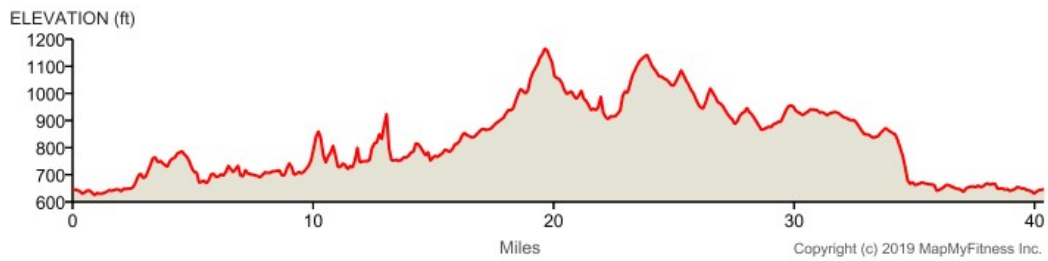

### Chain Link - Gummy Bear 40 Miles

Distance: 40.39 mi

Elevation Gain: 1,949 ft

Elevation Max: 1,173 ft

#### Notes

**0.00 mi** Head northwest on N Castell Ave toward W Mill St

**0.02 mi** Turn right onto W Mill St

	Destination will be on the left
<b>0.11 mi</b>	Head southwest on E Mill St toward N Seguin Ave
<b>0.12 mi</b>	Turn right onto N Seguin Ave
<b>0.20 mi</b>	Slight left onto Landa St Destination will be on the right
<b>0.36 mi</b>	Head west on Landa St
<b>0.47 mi</b>	Turn right onto Landa Park Dr
<b>0.71 mi</b>	Turn right onto Elizabeth Ave
<b>0.92 mi</b>	Turn left to stay on Elizabeth Ave Destination will be on the left
<b>1.15 mi</b>	Head north on Elizabeth Ave toward W Torrey St Destination will be on the left
<b>1.39 mi</b>	Head southeast on Elizabeth Ave toward Klingemann St
<b>1.39 mi</b>	Turn left onto Klingemann St
<b>2.05 mi</b>	Continue onto River Rd Destination will be on the right
<b>2.34 mi</b>	Head north on River Rd toward TX-337 Loop E/TX-46 E
<b>3.70 mi</b>	Head northwest on River Rd toward Hueco Springs Loop Rd
<b>4.42 mi</b>	Turn right to stay on River Rd Destination will be on the right
<b>7.53 mi</b>	Head north on River Rd Destination will be on the right
<b>11.09 mi</b>	Head southwest on River Rd toward Meckel Hill
<b>15.23 mi</b>	Keep left to stay on River Rd
<b>15.50 mi</b>	Slight left onto FM2673 W Destination will be on the left
<b>16.35 mi</b>	Head west on FM2673 toward Rockmoor
<b>19.90 mi</b>	Turn left onto FM 2722
<b>19.92 mi</b>	Turn right to stay on FM 2722
<b>20.52 mi</b>	Head southeast on FM 2722 Destination will be on the left
<b>23.06 mi</b>	Head southeast on FM 2722 toward Bear Creek Trail Destination will be on the left
<b>25.01 mi</b>	Head south on FM 2722 toward Seis Grande Pl Destination will be on the right
<b>27.55 mi</b>	Head southwest on FM 2722
<b>27.63 mi</b>	Turn left onto the TX-46 E ramp