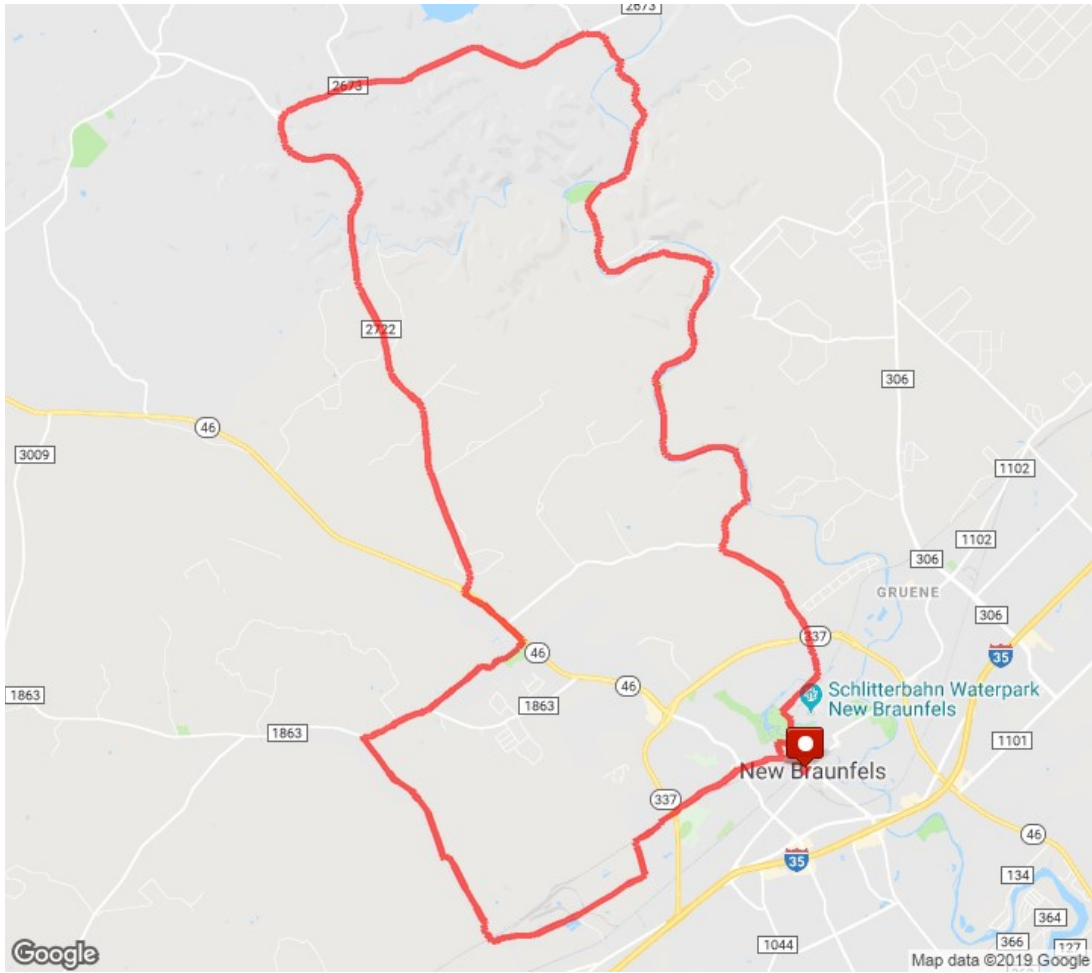

### Chain Link - Gummy Bear 40 Miles

Distance: 40.39 mi

Elevation Gain: 1,949 ft

Elevation Max: 1,173 ft

#### Notes

**0.00 mi** Head northwest on N Castell Ave toward W Mill St

**0.02 mi** Turn right onto W Mill St

	Destination will be on the left
<b>0.11 mi</b>	Head southwest on E Mill St toward N Seguin Ave
<b>0.12 mi</b>	Turn right onto N Seguin Ave
<b>0.20 mi</b>	Slight left onto Landa St Destination will be on the right
<b>0.36 mi</b>	Head west on Landa St
<b>0.47 mi</b>	Turn right onto Landa Park Dr
<b>0.71 mi</b>	Turn right onto Elizabeth Ave
<b>0.92 mi</b>	Turn left to stay on Elizabeth Ave Destination will be on the left
<b>1.15 mi</b>	Head north on Elizabeth Ave toward W Torrey St Destination will be on the left
<b>1.39 mi</b>	Head southeast on Elizabeth Ave toward Klingemann St
<b>1.39 mi</b>	Turn left onto Klingemann St
<b>2.05 mi</b>	Continue onto River Rd Destination will be on the right
<b>2.34 mi</b>	Head north on River Rd toward TX-337 Loop E/TX-46 E
<b>3.70 mi</b>	Head northwest on River Rd toward Hueco Springs Loop Rd
<b>4.42 mi</b>	Turn right to stay on River Rd Destination will be on the right
<b>7.53 mi</b>	Head north on River Rd Destination will be on the right
<b>11.09 mi</b>	Head southwest on River Rd toward Meckel Hill
<b>15.23 mi</b>	Keep left to stay on River Rd
<b>15.50 mi</b>	Slight left onto FM2673 W Destination will be on the left
<b>16.35 mi</b>	Head west on FM2673 toward Rockmoor
<b>19.90 mi</b>	Turn left onto FM 2722
<b>19.92 mi</b>	Turn right to stay on FM 2722
<b>20.52 mi</b>	Head southeast on FM 2722 Destination will be on the left
<b>23.06 mi</b>	Head southeast on FM 2722 toward Bear Creek Trail Destination will be on the left
<b>25.01 mi</b>	Head south on FM 2722 toward Seis Grande Pl Destination will be on the right
<b>27.55 mi</b>	Head southwest on FM 2722
<b>27.63 mi</b>	Turn left onto the TX-46 E ramp