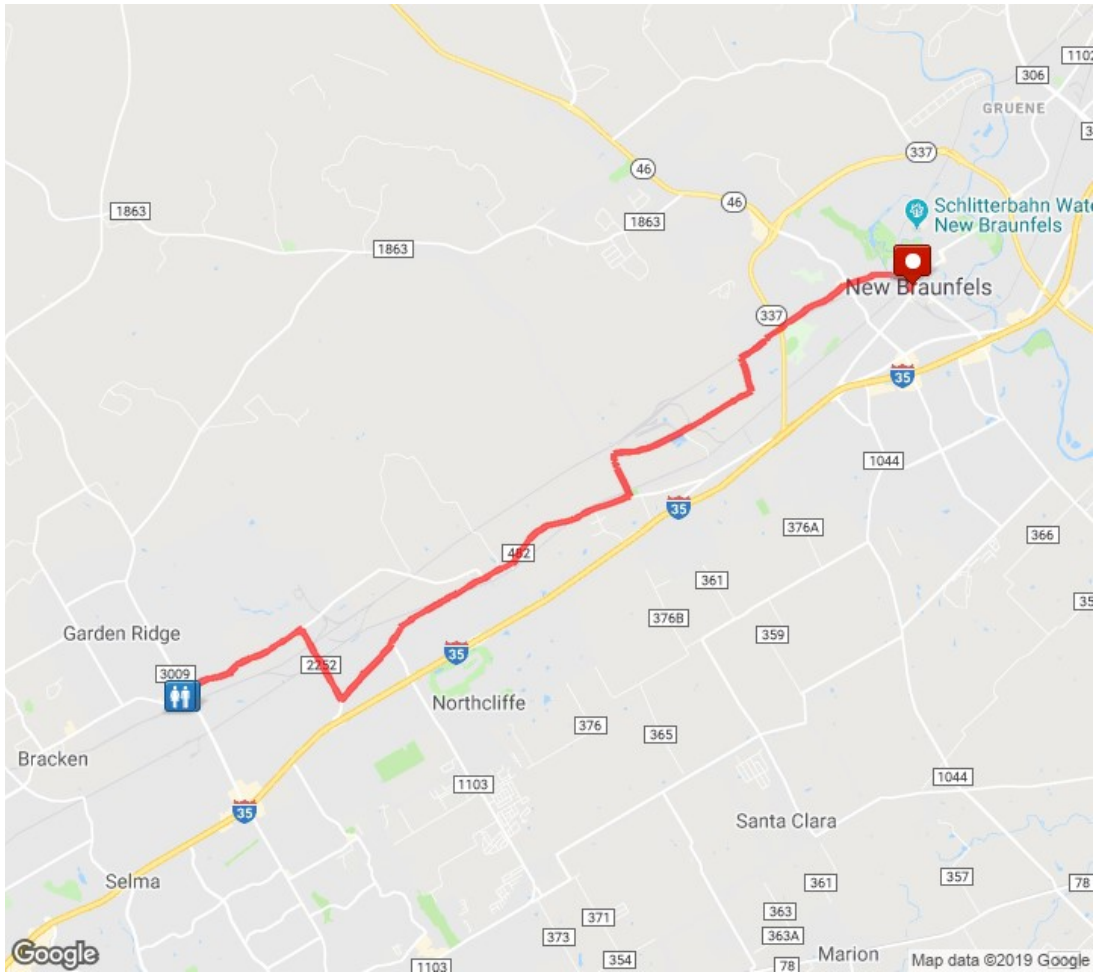

**Chain Link - Garden Ridge Short 28 miles**

Distance: 27.99 mi  
Elevation Gain: 697 ft  
Elevation Max: 843 ft

**Notes**

**0.00 mi** Head northwest on N Castell Ave toward W Mill St

**0.04 mi** Turn right onto W Mill St

<b>25.56 mi</b>	Continue onto Landa St
<b>27.61 mi</b>	Head east on Landa St toward W Zink St
<b>27.76 mi</b>	Continue onto N Seguin Ave
<b>27.84 mi</b>	Turn right onto W Mill St
<b>27.86 mi</b>	Head southwest on W Mill St toward N Castell Ave
<b>27.93 mi</b>	Turn left onto N Castell Ave
<b>27.97 mi</b>	Destination