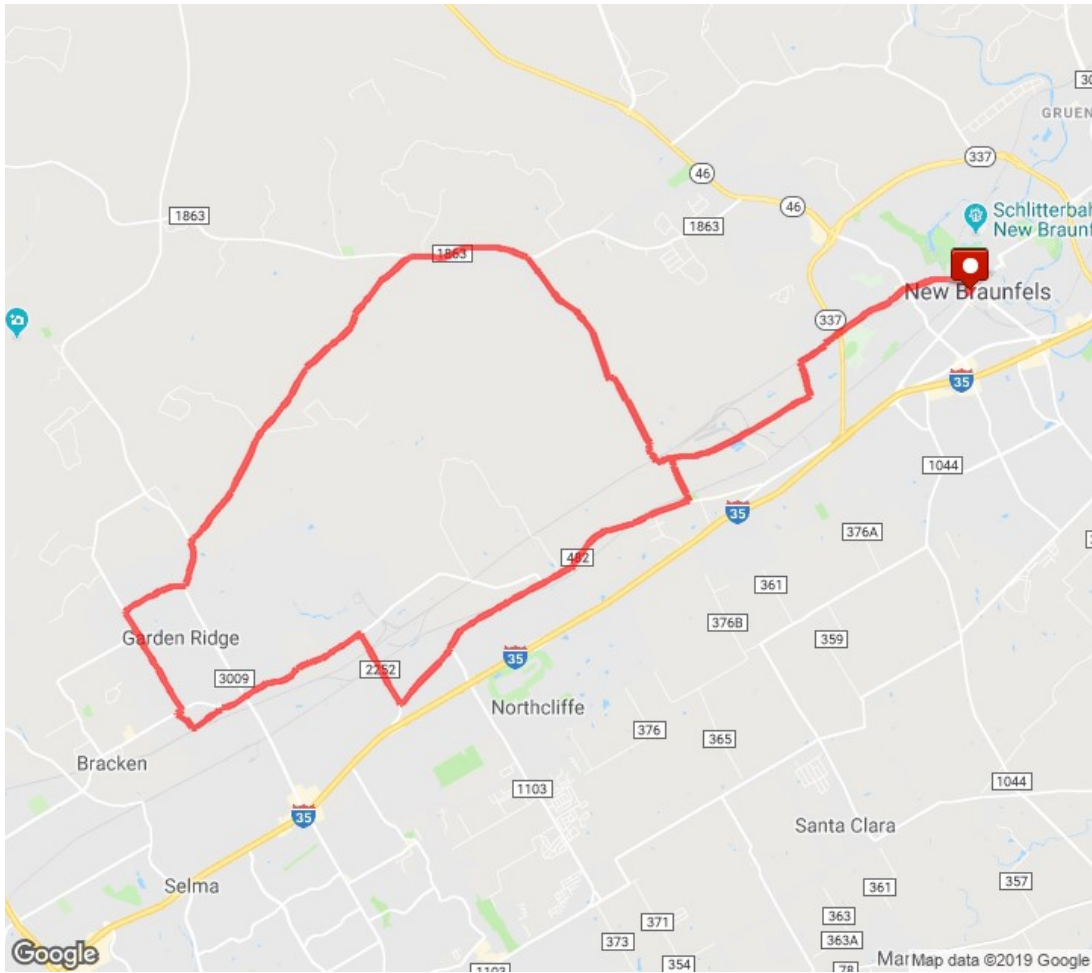

Chain Link - Garden Ridge/Schienthal 34 miles

Distance: 33.95 mi

Elevation Gain: 1,028 ft

Elevation Max: 990 ft

Notes

0.00 mi Head northwest on N Castell Ave toward W Mill St

0.03 mi Turn right onto W Mill St Destination will be on the right

0.09 mi	Head northeast on W Mill St toward N Seguin Ave
0.11 mi	Turn left onto N Seguin Ave
0.20 mi	Slight left onto Landa St Destination will be on the right
0.35 mi	Head west on Landa St Destination will be on the left
1.96 mi	Head southwest on Landa St toward Texas 337 Loop Access Rd
2.39 mi	Continue onto Wald Rd
3.31 mi	Turn right to stay on Wald Rd Destination will be on the left
3.57 mi	Head southwest on Wald Rd
5.39 mi	Turn left onto Krueger Canyon Destination will be on the right
5.66 mi	Head southeast on Krueger Canyon toward FM482
6.04 mi	Turn right onto FM482 Destination will be on the left
7.21 mi	Head west on FM482 Destination will be on the right
9.50 mi	Head southwest on FM482 toward Abbey Rd Destination will be on the right
10.78 mi	Head southwest on FM482
10.98 mi	Turn right onto FM 2252 S Destination will be on the left
11.74 mi	Head northwest on FM 2252 S toward Nacogdoches Rd
12.11 mi	Turn left onto Nacogdoches Rd
13.14 mi	Head southwest on Nacogdoches Rd toward Schneider Ln
14.28 mi	Turn left onto Nacogdoches Loop Destination will be on the left
14.34 mi	Head southwest on Nacogdoches Loop toward Doerr Ln Destination will be on the left
14.96 mi	Head northwest on Nacogdoches Loop toward Nacogdoches Rd
15.09 mi	Turn right onto Nacogdoches Rd
15.19 mi	Turn left onto Bat Cave Rd Destination will be on the left
16.50 mi	Head northwest on Bat Cave Rd toward Schoenthal Rd
16.74 mi	Turn right onto Schoenthal Rd Destination will be on the left